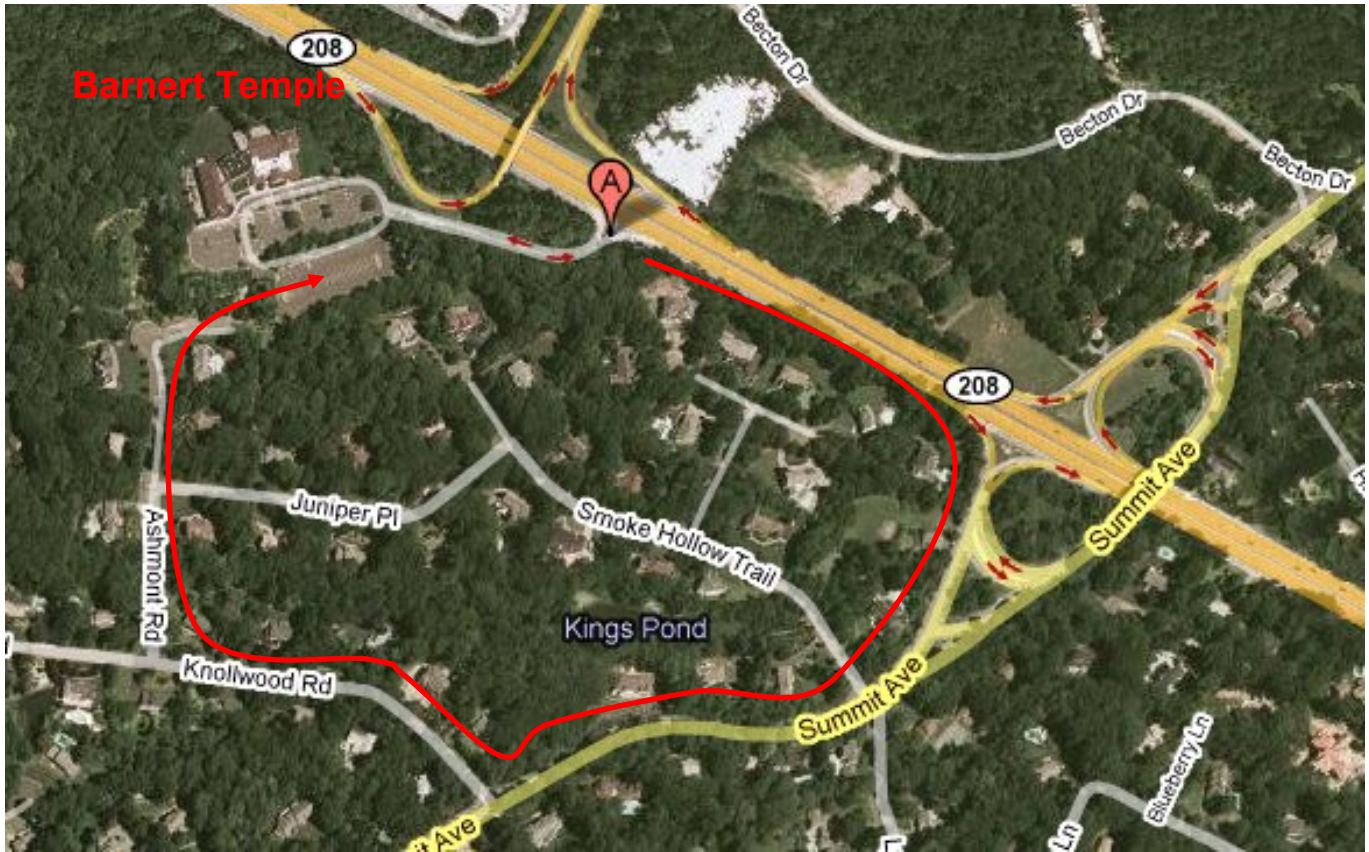

Detour Directions to Barnert Temple

[Click here to view this map on Google Maps](#)

1. Continue south on Route 208 past Barnert Temple to the Summit Avenue exit.
2. Bear right off the exit and continue on Summit Ave.
3. Make the second right onto Knollwood.
4. Make first right onto Ashmont.
5. Proceed to the cul-de-sac at the end of Ashmont. Enter the "common" driveway next to the last house on the right. (It looks like the driveway is part of the last house on the right, but we actually share the driveway with that house.)
6. Follow the driveway and bear left to the open gated access to the rear of our parking lot.

Continue to page 2 for a graphical map

Detour Directions to Barnert Temple

[Click here to view this map on Google Maps](#)

1. Continue south on Route 208 past Barnert Temple to the Summit Avenue exit.
2. Bear right off the exit and continue on Summit Ave.
3. Make the second right onto Knollwood.
4. Make first right onto Ashmont.
5. Proceed to the cul-de-sac at the end of Ashmont. Enter the "common" driveway next to the last house on the right. (It looks like the driveway is part of the last house on the right, but we actually share the driveway with that house.)
6. Follow the driveway and bear left to the open gated access to the rear of our parking lot.