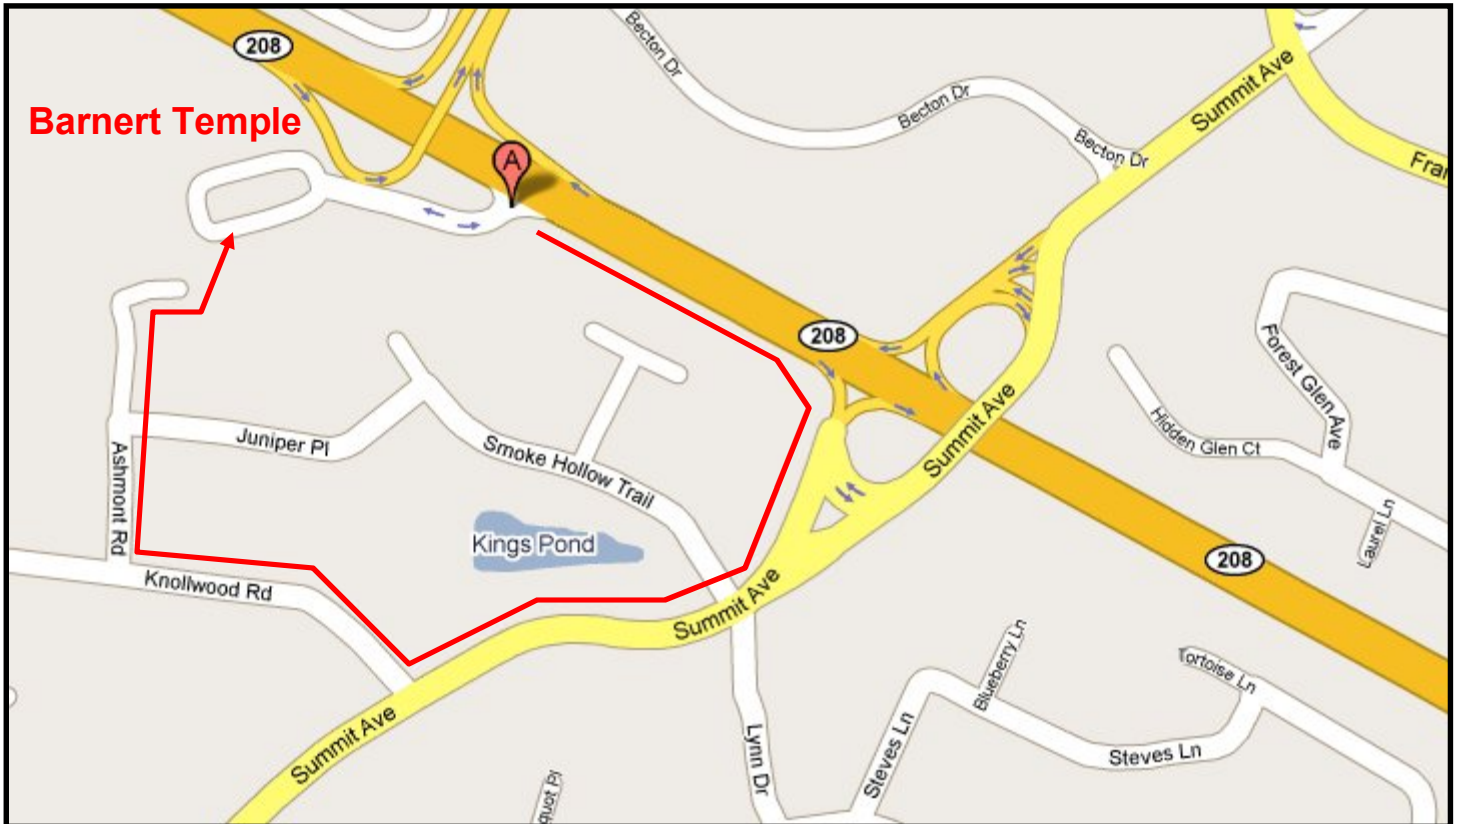

Detour Directions to Barnert Temple

[Click here to view this map on Google Maps](#)

1. Continue south on Route 208 past Barnert Temple to the Summit Avenue exit.
2. Bear right off the exit and continue on Summit Ave.
3. Make the second right onto Knollwood.
4. Make first right onto Ashmont.
5. Proceed to the cul-de-sac at the end of Ashmont. Enter the "common" driveway next to the last house on the right. (It looks like the driveway is part of the last house on the right, but we actually share the driveway with that house.)
6. Follow the driveway and bear left to the open gated access to the rear of our parking lot.

Continue to page 2 for a graphical map

Detour Directions to Barnert Temple

[Click here to view this map on Google Maps](#)

1. Continue south on Route 208 past Barnert Temple to the Summit Avenue exit.
2. Bear right off the exit and continue on Summit Ave.
3. Make the second right onto Knollwood.
4. Make first right onto Ashmont.
5. Proceed to the cul-de-sac at the end of Ashmont. Enter the "common" driveway next to the last house on the right. (It looks like the driveway is part of the last house on the right, but we actually share the driveway with that house.)
6. Follow the driveway and bear left to the open gated access to the rear of our parking lot.